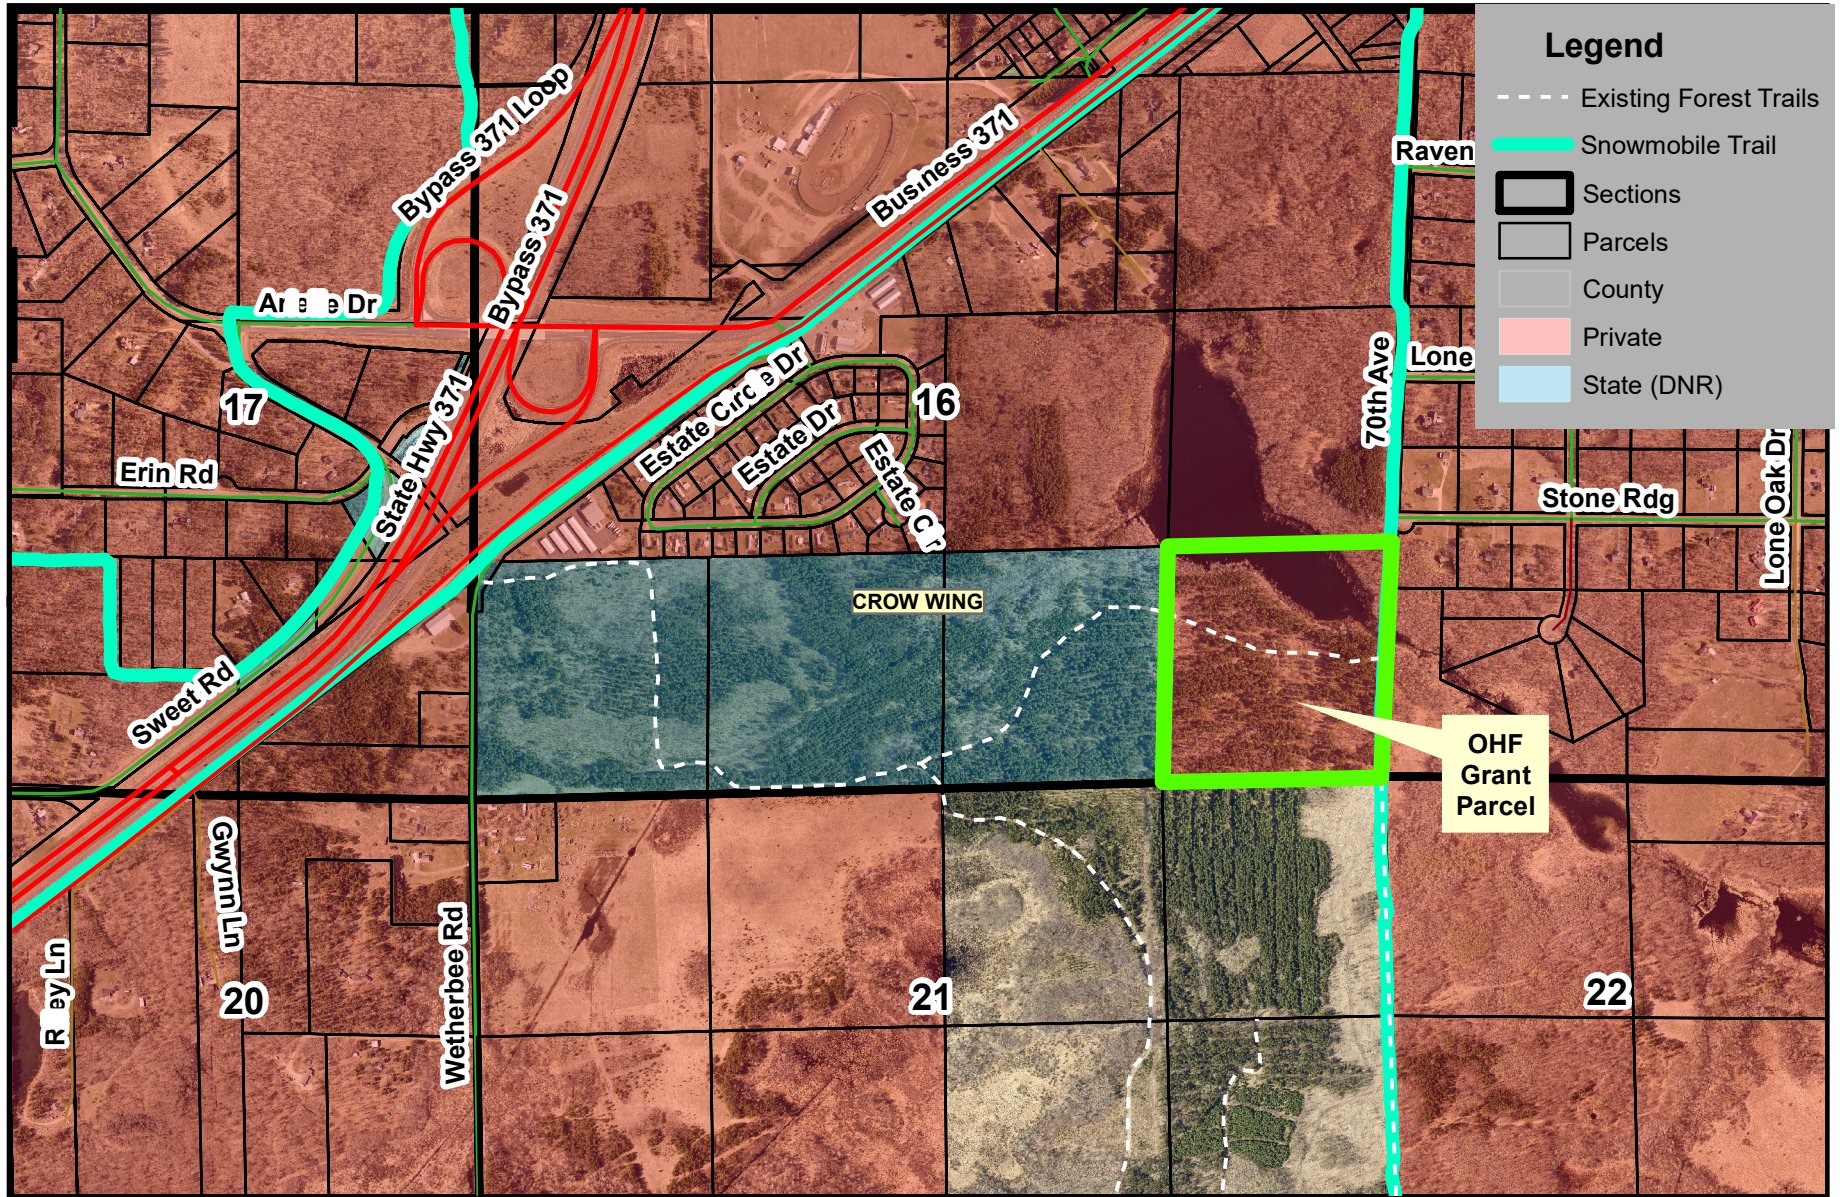

Crow Wing Township - PIN 56160562

1 inch = 1,079 feet